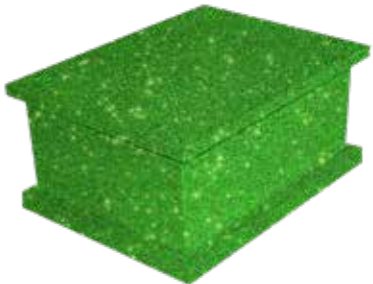

REFLECTIONS™ GLITTER ASHES CASKETS

Our sensational glitter ashes caskets offer one last chance to sparkle. The ashes caskets are made from MDF covered with diamond glitter paper.

Please note that colours are presented for illustrative purposes only.

GREEN **L**

Also available in....