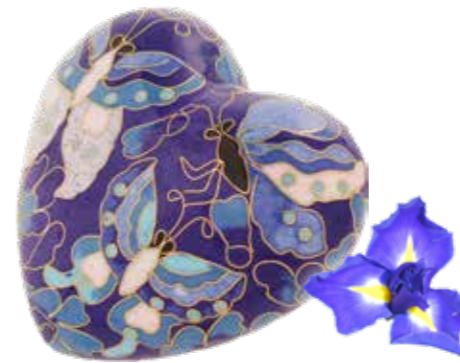

EARTHEN HEART

SILVER ROSE HEART

SILVER HEART **E**

TEDDY BEAR HEART

PINK BUTTERFLY HEART

GOLDEN FEATHER HEART

STAND

Available in gold and silver.

Example engraving pictured,

LOVES LOCKETS

Loves Lockets are made in brass and then decorated with copper wire, lacquer and hand painted with an attractive flower or dove motif. The pretty keepsakes can be displayed on a stand or kept in a discreet, meaningful place.

LOVES LOCKET LILY

LOVES LOCKET ROSE

LOVES LOCKET IRIS

LOVES LOCKET PEACE

MEMORIAL VASE URN

Flowers are often used as an extension of our emotions, from our deepest sympathy to the greatest joy. And sometimes they just let people know we are thinking about them. Displaying flowers in the Memorial Vase Urn, made from durable Aluminium that won't break, provides a physical medium to connect with your loved one and celebrate their life.