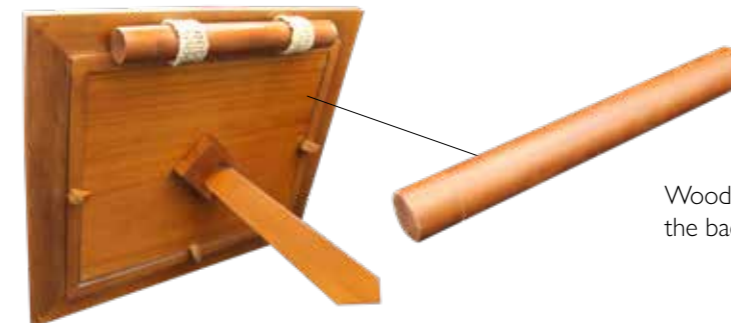

MEMORY FRAME

Keeping both memories and loved ones close.

A beautiful natural wooden picture frame where a small amount of ashes can be placed into a wooden scatter tube, then attached to the back, concealing the life lost in a subtle way. Available in both Landscape and Portrait. Frame size - 34cm x 29cm Picture size - 24cm x 19cm