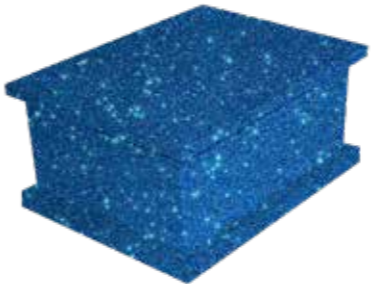

REFLECTIONS™ GLITTER ASHES CASKETS

Our sensational glitter ashes caskets offer one last chance to sparkle. The ashes caskets are made from MDF covered with diamond glitter paper.

Please note that colours are presented for illustrative purposes only.

BLUE **L**