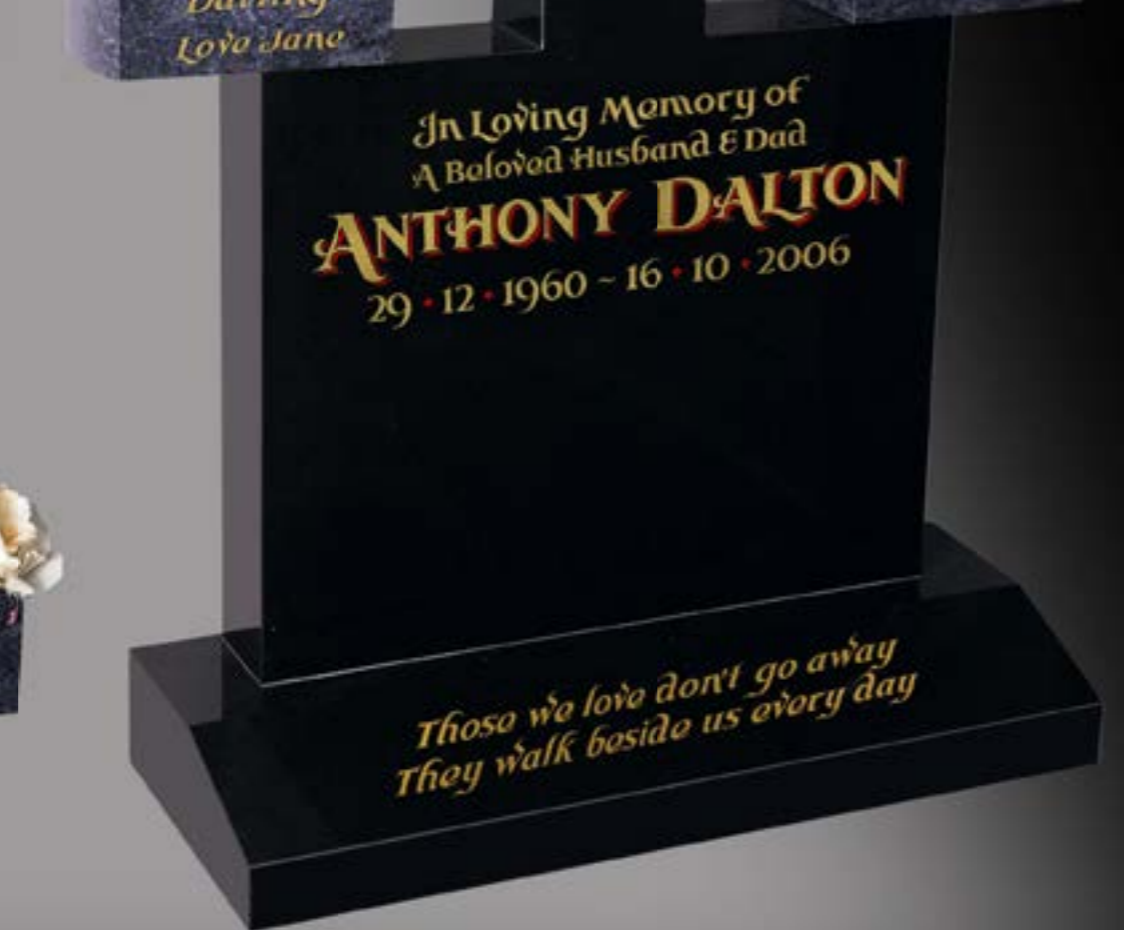

TEC 66

Colour: Jet Black with Silk Blue vases
This unique and intriguing design allows you to swivel the vases in or out, depending on whether you are placing flowers or not.

TEC 67

Colour: Jet Black
A standard memorial shape enhanced with our D 05 ceramic dove design and sparkle effect.