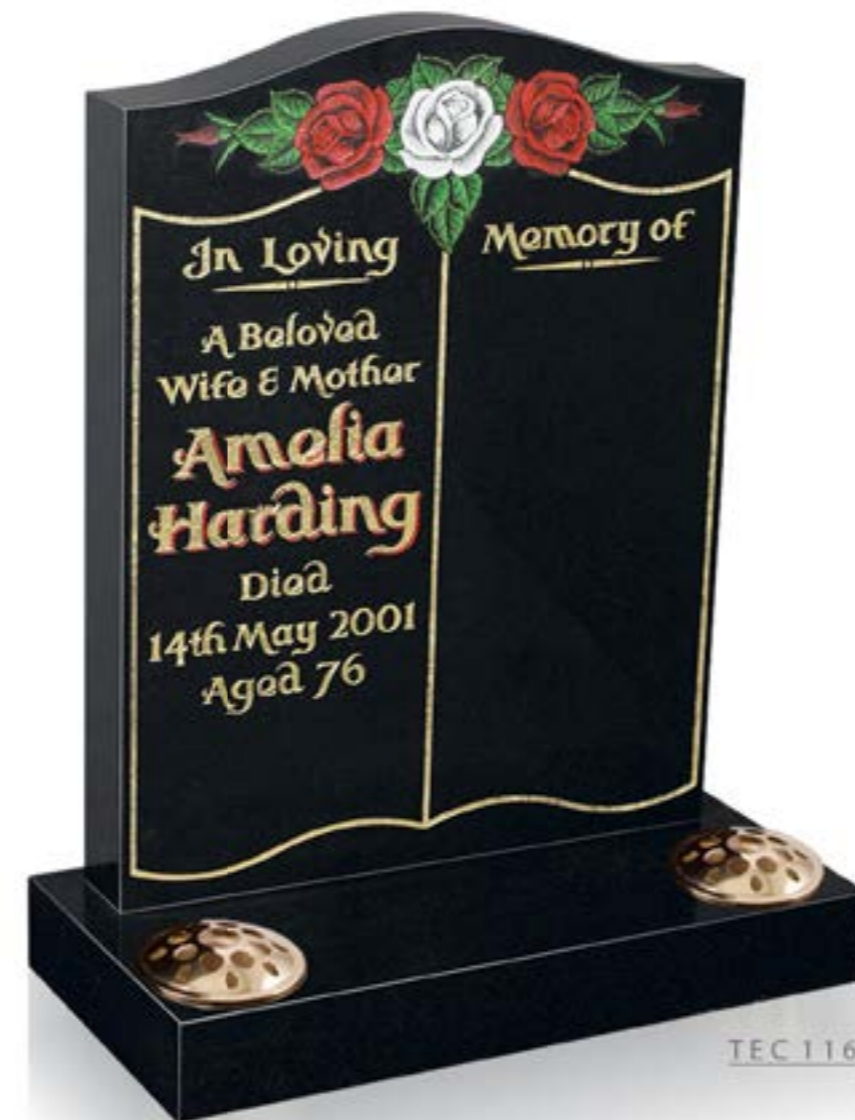

Colour: Jet Black
Traditional shape book memorial with stunning agglomerate rose design. Roses can be done in any colour of your choice.

TEC 116