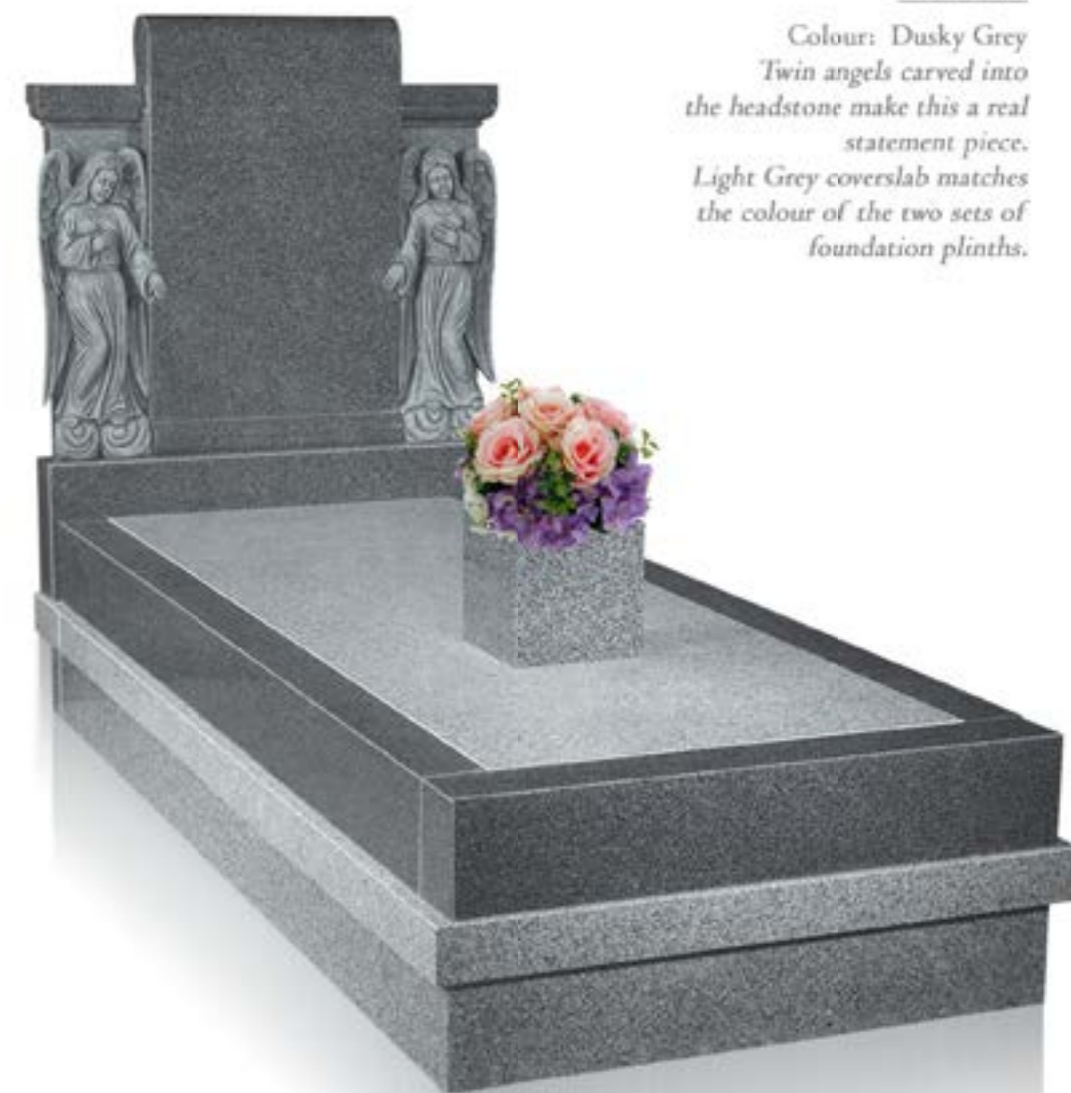

TEC 100

TEC 101

TEC 102

Colour: Dusky Grey
Twin angels carved into the headstone make this a real statement piece.
Light Grey coverslab matches the colour of the two sets of foundation plinths.

TEC 103

Colour: Silk Blue
Stunning carved rose design flowing along the one edge of the shaped headstone set in a surround.