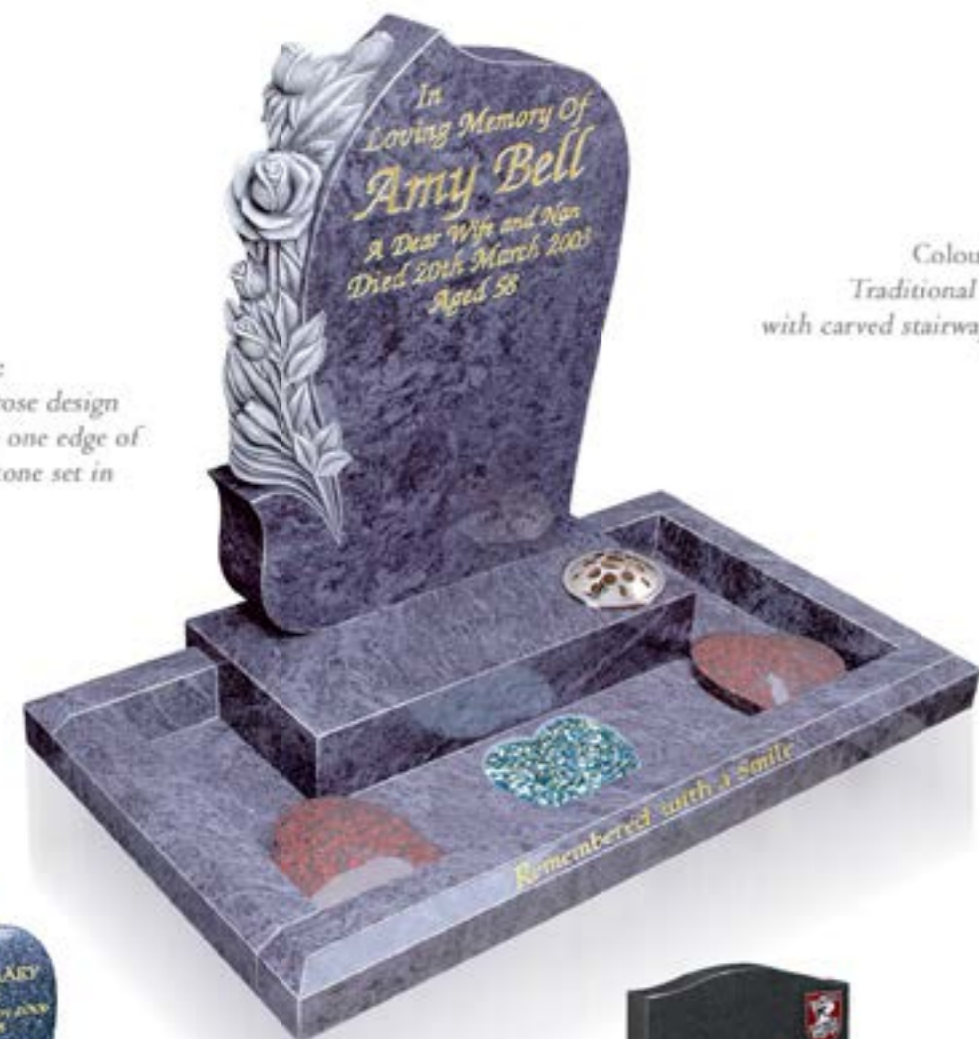

TEC 100

TEC 101

TEC 102

Colour: Dusky Grey
Twin angels carved into the headstone make this a real statement piece.
Light Grey coverslab matches the colour of the two sets of foundation plinths.

TEC 103

Colour: Silk Blue
Stunning carved rose design flowing along the one edge of the shaped headstone set in a surround.