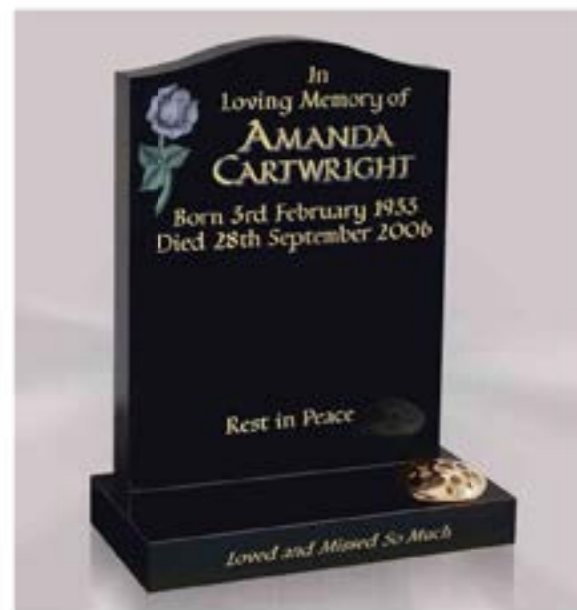

TEC 17

Colour: Silk Blue
An exquisitely carved rose design.