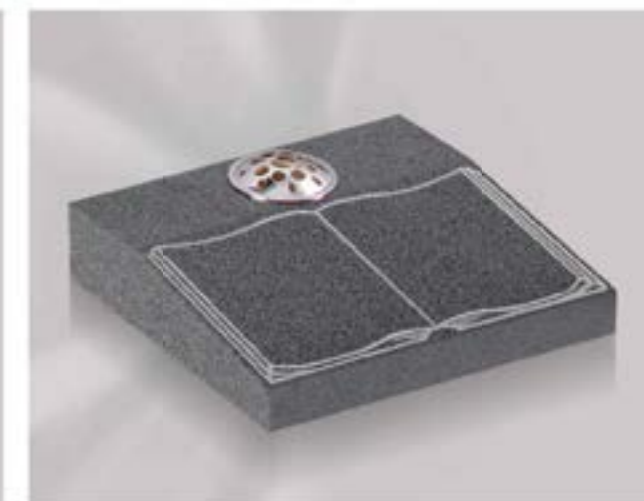

TEC 141

Colour: Jet Black
Desk with a curved page book design and rose, cord & tassel.

TEC 142

TEC 143

TEC 144

TEC 145

TEC 146

TEC 147