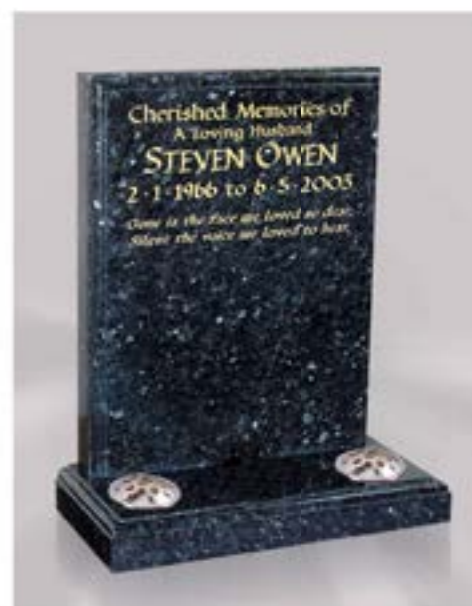

TEC 177

Colour: Jet Black
Simple shape with a perfectly carved rose design.

TEC 183