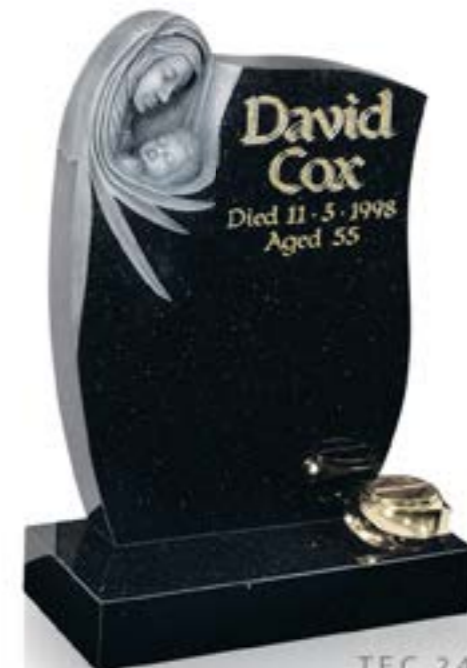

Colour: Silk Blue
An exquisitely carved rose design.

TEC 24