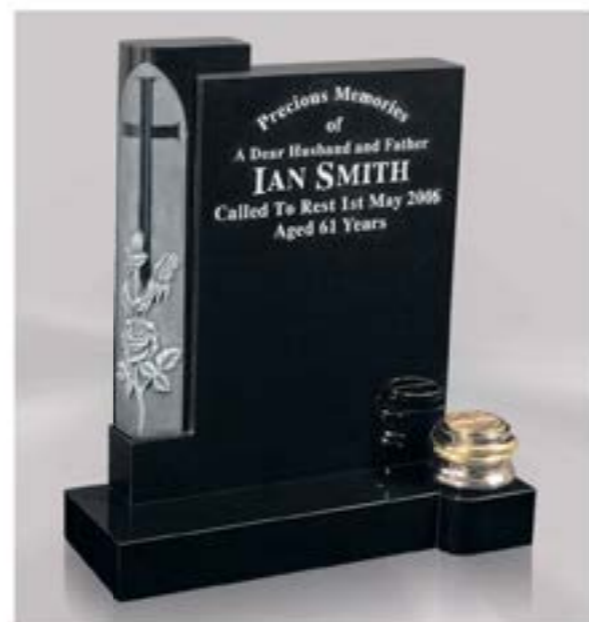

TEC 33

Colour: Indian Aurora
A unique design combining a cross and carved rose design.