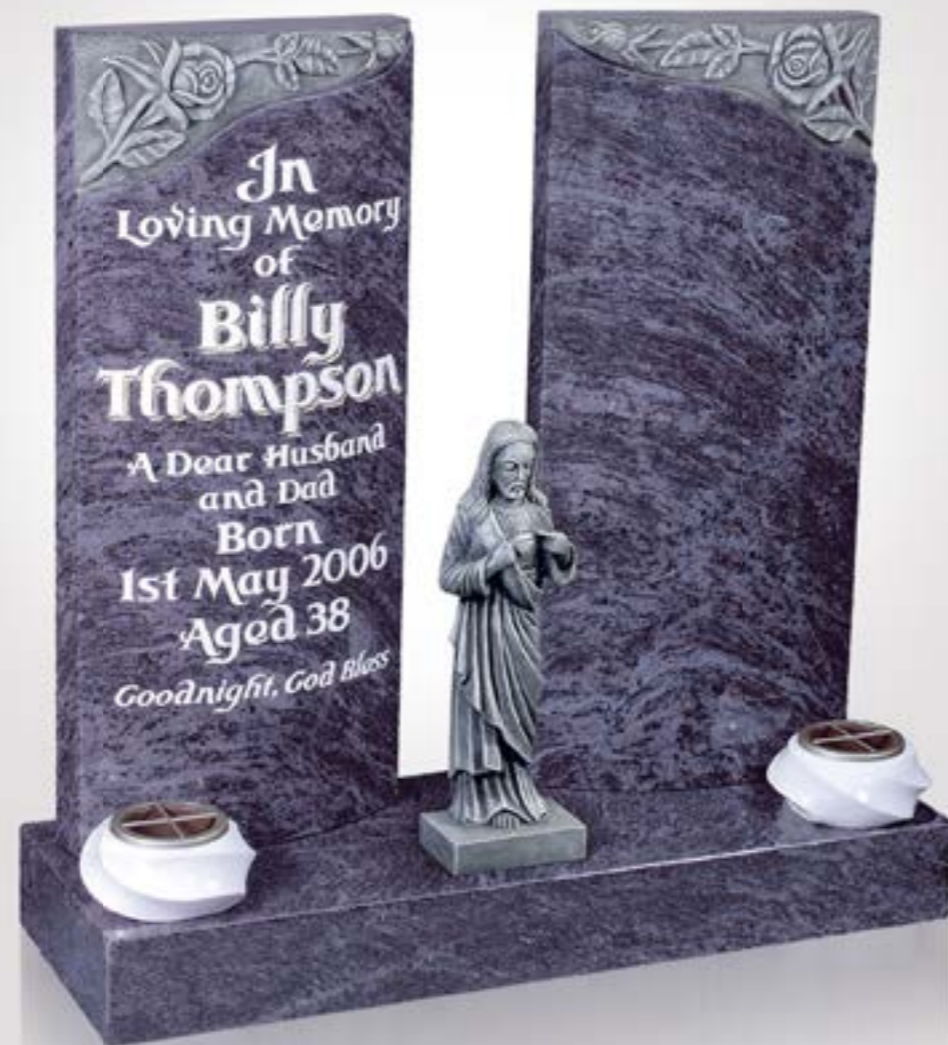

Colour: Silk Blue
A skillfully carved memorial with a mirrored sunset design.

TEC 122